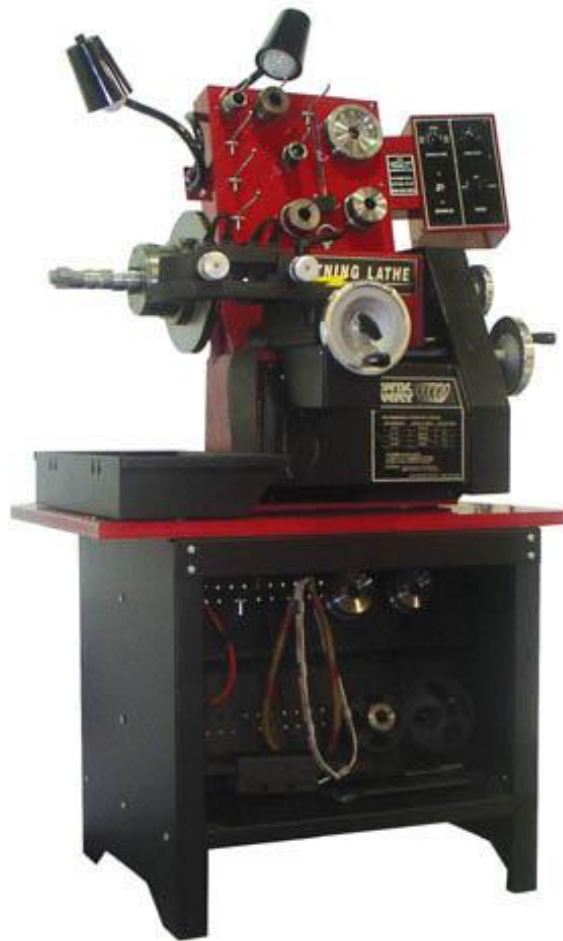

104-0001-15

Model	:	KW – 104
Rotor Capacity	:	4-24"
Drum Capacity	:	6-28"
Drum Depth	:	9"
Spindle Speed	:	0-300 RPM
Flywheel Capacity	:	6-24"
Max.Spindle Wt(1" arbor)	:	150 lbs
Weight	:	580 lbs